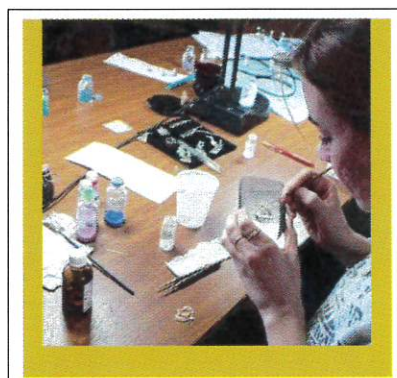

For more info please feel free to call Nicki
07780 459 289

* Available whilst stocks last

A crafty little
secret
in the Gorge

Maws Craft Centre

workshops

Workshops Classroom available to hire from £75 a day