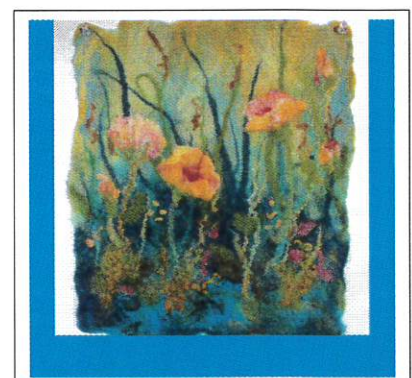

Ever thought of...

Sharing your passion for art and design?

Sharing your skill set?

Inspiring others?

Feel free to call Nicki on 07780 459 289 to book a day